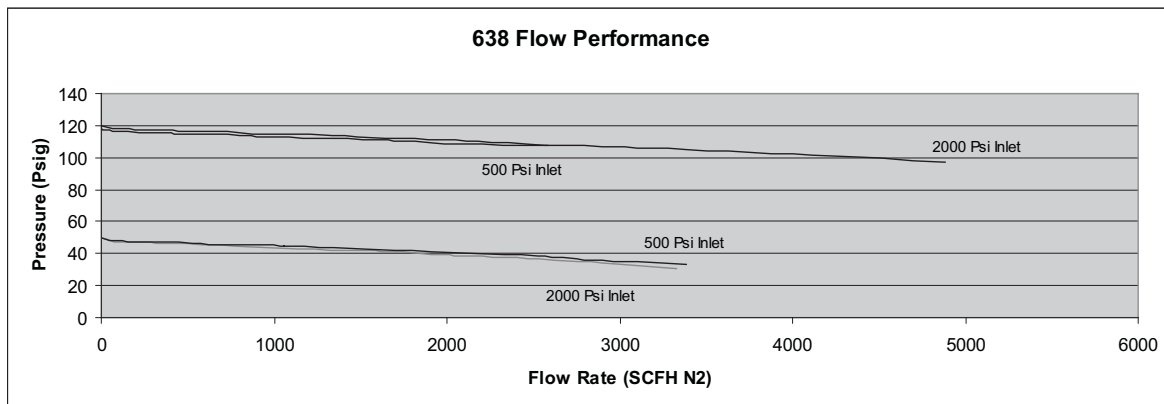

½" FPT

Outlet Connection

½" FPT

Weight

54 lbs. (25 kg)

GAS SWITCHOVER SYSTEMS

Mounting and Dimensional Information for the 638 Series AutoSwitch

Switchovers