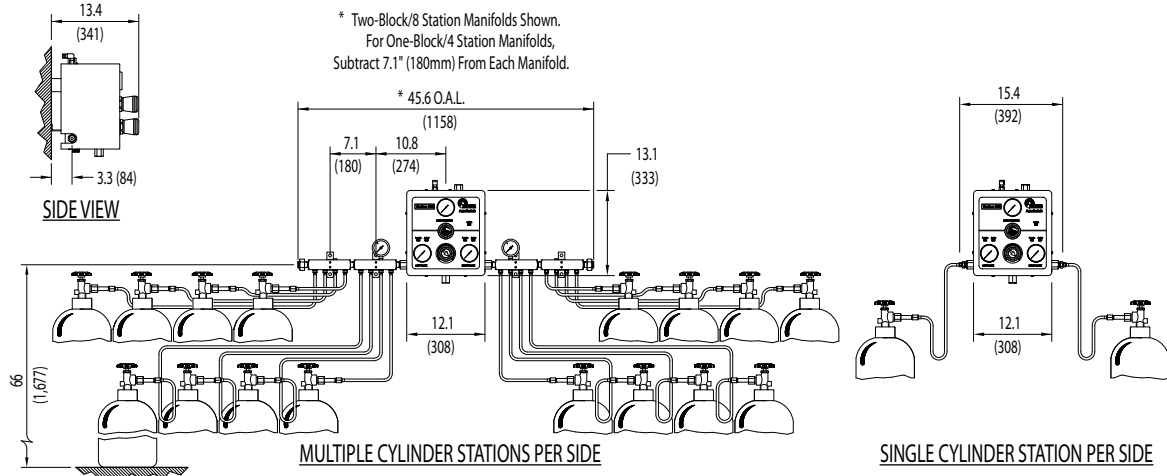

½" FPT

Outlet Connection

½" FPT

Weight

54 lbs. (25 kg)

GAS SWITCHOVER SYSTEMS

Mounting and Dimensional Information for the 638 Series AutoSwitch

Switchovers